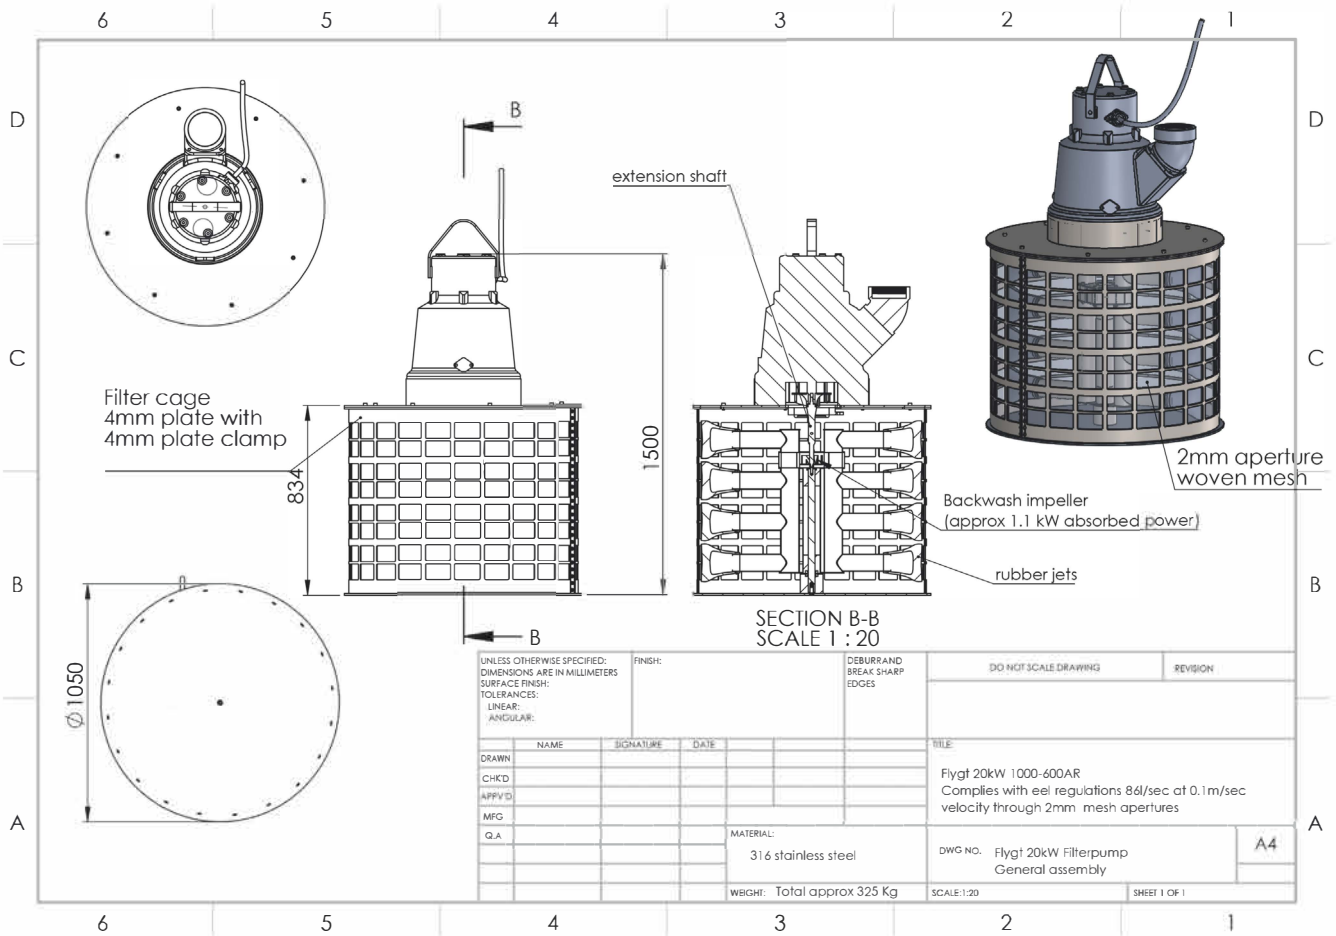

Visit us online:
www.pumpsupplies.co.uk

or via email:
sales@pumpsupplies.co.uk

Eel Friendly Filter Pump - Flygt 20kW 10000-600AR

AVAILABLE FOR IMMEDIATE HIRE

Need any pipework & accessories, control equipment or require installation?