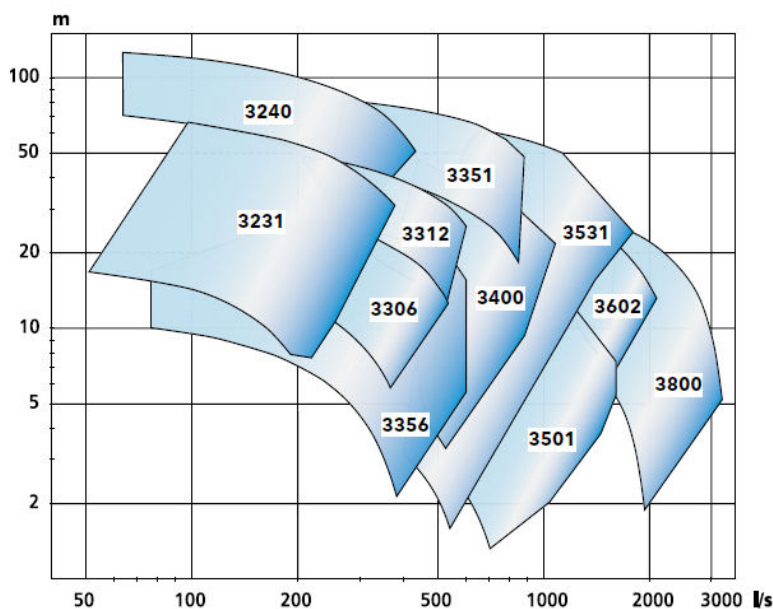

C3001 50Hz

APPLICATIONS

Wastewater Pumping | Cooling Water | Process Water | Sludge Handling
Industrial Effluent | Storm Water | Raw Water | Pumping Stations

enquiries@pumpsupplies.co.uk

01452 726999

www.pumpsupplies.co.uk