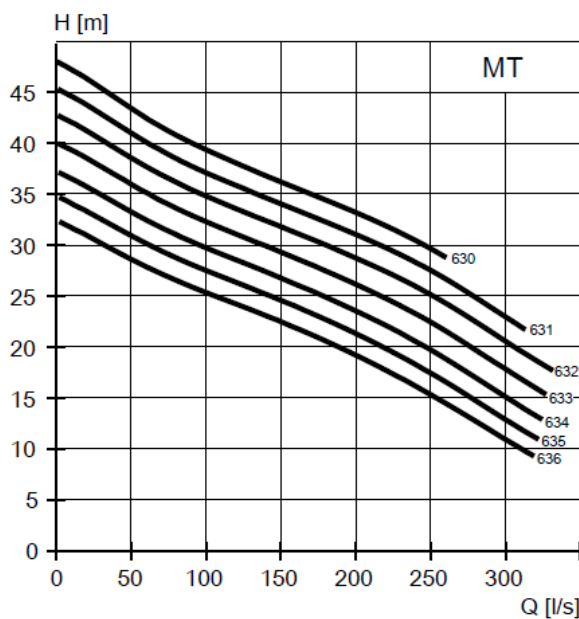

MATERIALS:	
Major Castings:	Cast Iron
Impeller:	
Pump Housing:	
Volute:	
Shaft:	Stainless Steel