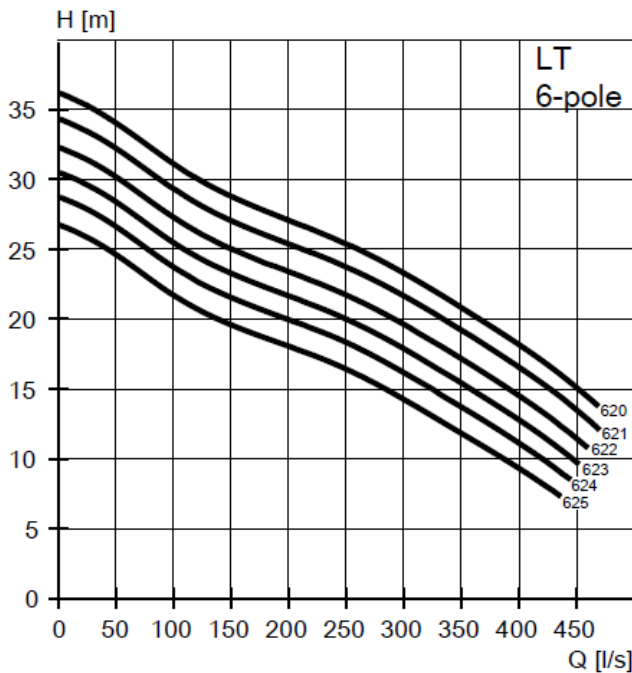

MATERIALS:	
Major Castings:	Cast Iron
Impeller:	
Pump Housing:	
Volute:	
Shaft:	Stainless Steel