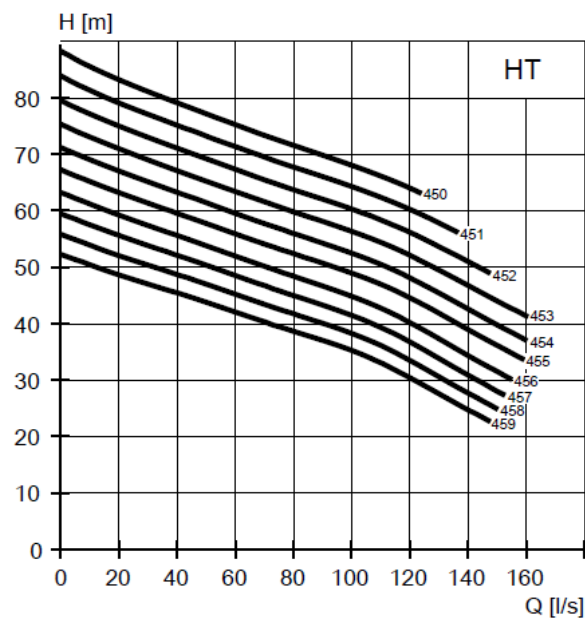

MATERIALS:	
Major Castings:	Cast Iron
Impeller:	
Pump Housing:	
Volute:	
Shaft:	Stainless Steel