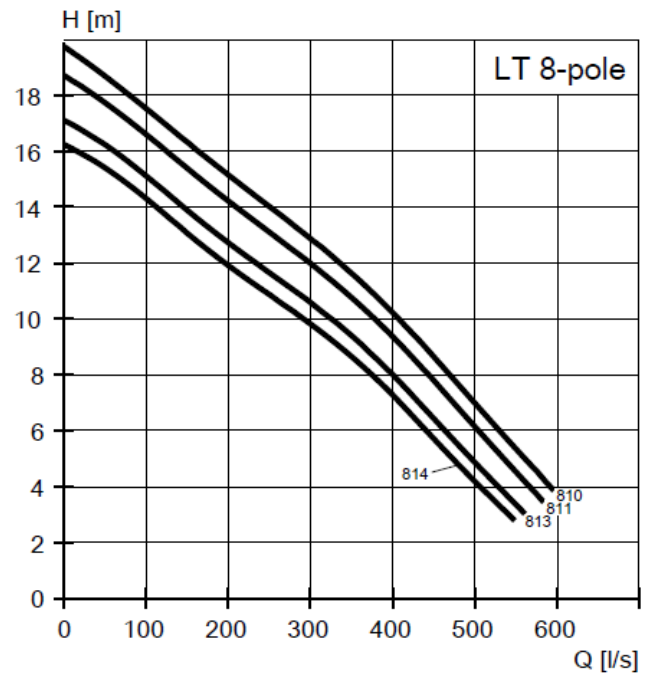

MATERIALS:	
Major Castings:	Cast Iron
Impeller:	
Pump Housing:	
Volute:	
Shaft:	Stainless Steel