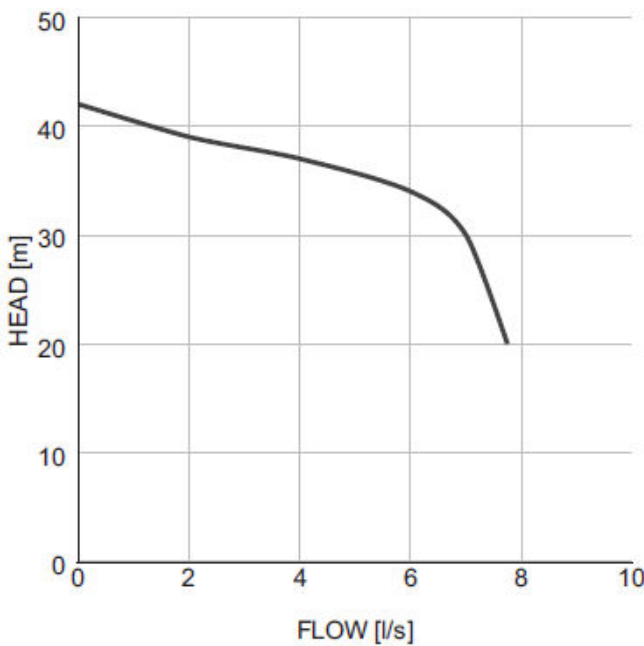

## Grindex Super

Voltage (v)	Motor (kw)	F.L.C. (amps)	Discharge (mm)	Weight (kg)	Height (mm)	Width (mm)
400	5.6	12	100	55	755	480

*\*Technical data is for guidance only; please contact your local depot for precise information*