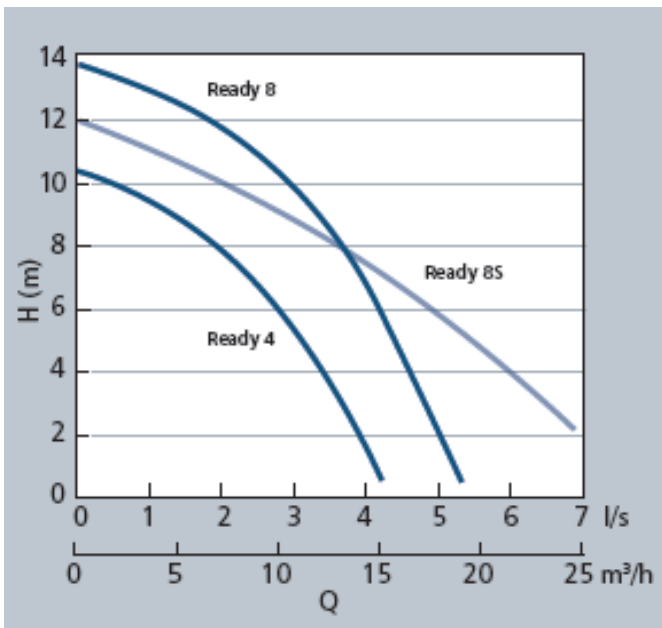

Ready 4 & 8:

Product:	Ready 4	Ready 8	Ready 8S
Installation:	S	S	S
Discharge:	2"	2"	2"
Weight (approx):	10 kg	12.5 kg	15 kg
kW:	0.4 kW	0.75 kW	0.9 kW
Voltage/Phase:	230/1	230/1	230/1
Rated Current (A)	2.7	4.2	5.2
Height (Av):	400 mm	438 mm	512 mm
Width (Av):	184 mm	184 mm	263 mm

Part	Materials	Materials	Materials
Outer Casing:	Cast Aluminium	Cast Aluminium	Cast Aluminium
Impeller:	Polyurethane	Polyurethane	Polyurethane

Options:

- Available in manual or auto (with floats)

APPLICATIONS

Mining | Quarrying | Construction | Nuisance Water
Tunnelling | Industry | Light flood relief | Water features