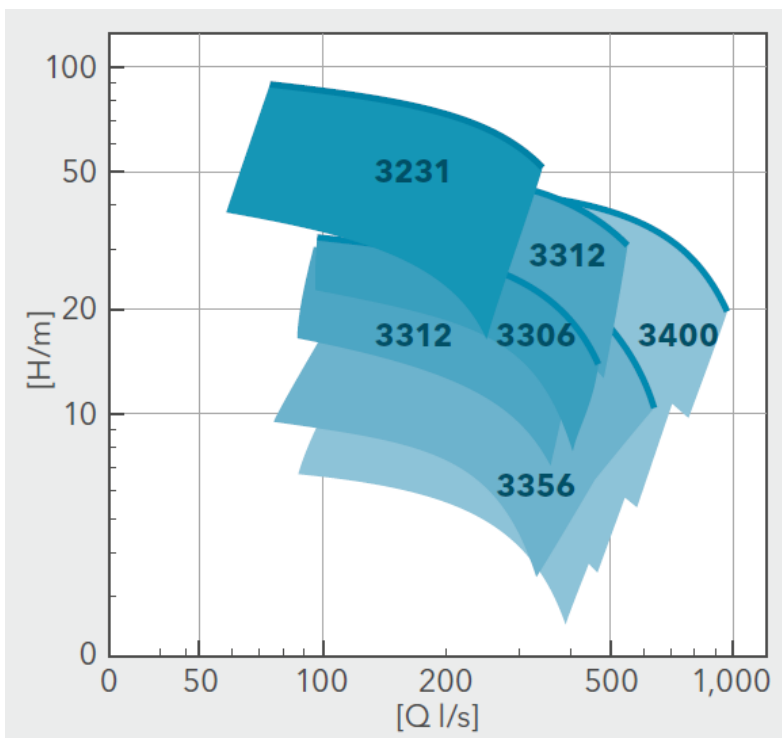

Visit us online:
www.pumpsupplies.co.uk

Flygt Large N Pumps

Electric Submersible Pump

- Cast Iron submersible pump range with self cleaning N Impeller
- Available in guide rail, free standing, or dry well configurations
- Available with a variety of Monitoring and Control equipment
- Range available up to 680 kW

Pump Model	Max kW rating
N3231	215kW
N3306	215kW
N3312	250kW
N3356	140kW
N3400	340kW
N3531	680kW

- Available in dry well and submersible configurations
- Available with a variety of monitoring & control options
- Please contact our sales office for more information