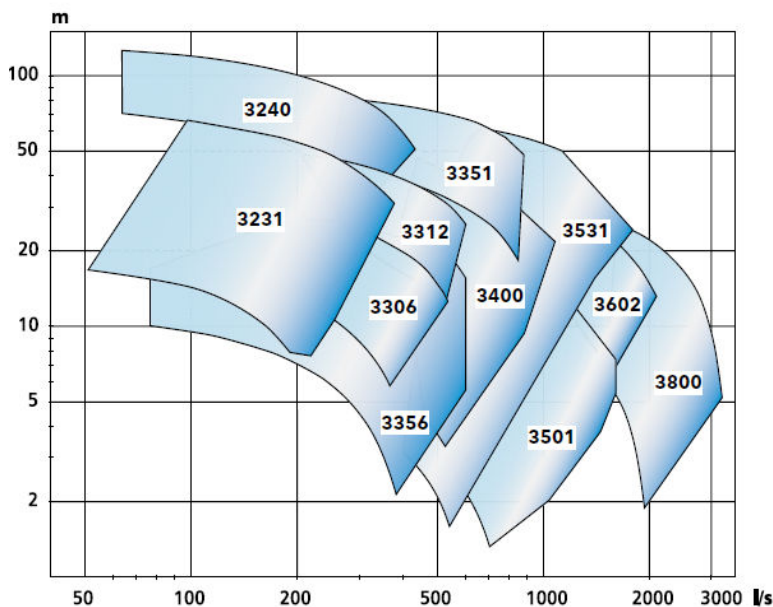

Large C Pumps (Channel Impeller):

Pump Model	Max kW rating
3231	170kW
3240	375kW
3306	215kW
3312	250kW
3356	140kW
3400	310kW
3501	275kW
3531	680kW
3602	460kW
3800	560kW

- Available in dry well and submersible configurations
- Available with a variety of monitoring & control options
- Please contact our sales office for more information

C3001 50Hz