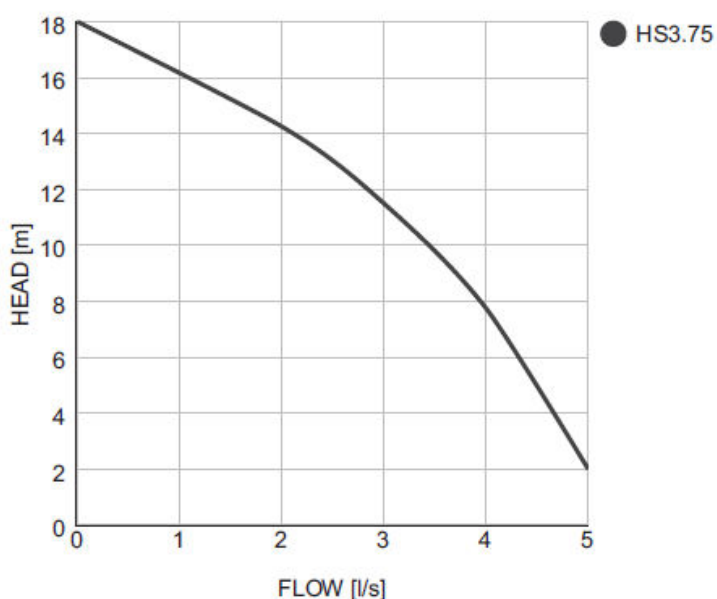

Visit us online:
www.pumpsupplies.co.uk

Or via email:
sales@pumpsupplies.co.uk

Tsurumi HS3.75S

Voltage (v)	Motor (kw)	F.L.C. (amps)	Discharge (mm)	Weight (kg)	Height (mm)	Width (mm)
110	0.75	10.5	76	17	385	185