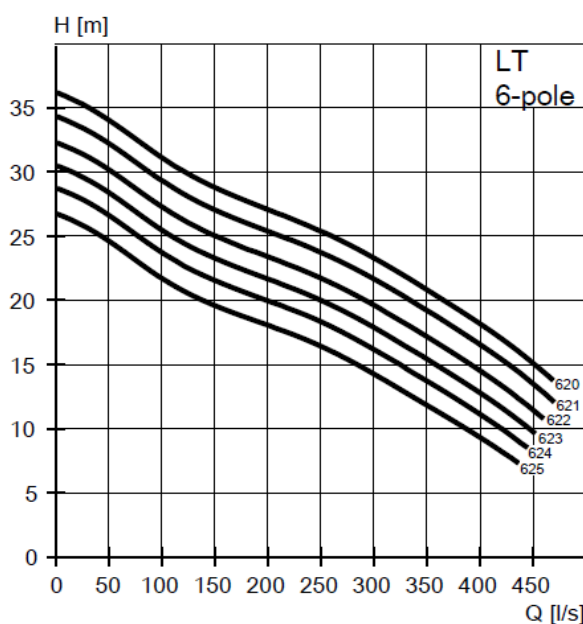

Part	Materials
Major Castings:	Cast Iron
Impeller:	Cast Iron
Pump Housing:	Cast Iron
Volute:	Cast Iron
Shaft:	Stainless Steel