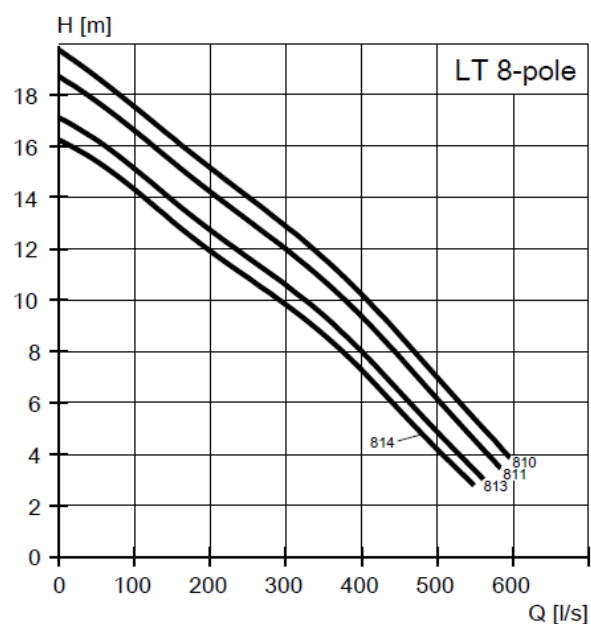

Part	Materials
Major Castings:	Cast Iron
Impeller:	Cast Iron
Pump Housing:	Cast Iron
Volute:	Cast Iron
Shaft:	Stainless Steel