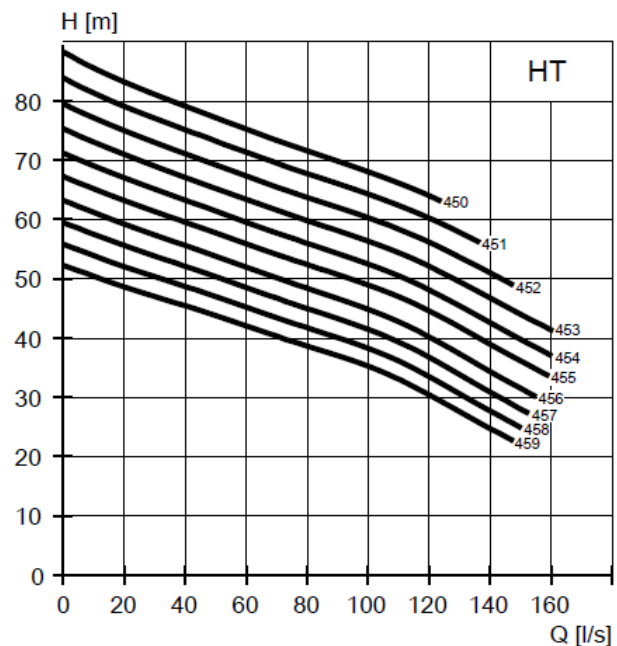

N 3315 MT & HT (Self Cleaning Impeller):

Product:	N 3315 MT	N 3315 HT
Impeller Type:	Self Cleaning	Self Cleaning
Installation Types:	P, S, T, Z	P, S, T, Z
kW:	75-90kW	85-105kW
Discharge:	250mm	150mm
Weight (Approx.):	1140kg	1055kg
Voltage/Phase:	400/3	400/3
Rated Current (A)	150-185	159-199
Height (Approx.):	1761mm	1722mm
Width (Approx.):	1224mm	1061mm

Part	Materials	Materials
Major Castings:	Cast Iron	Cast Iron
Impeller:	Cast Iron	Cast Iron
Pump Housing:	Cast Iron	Cast Iron
Volute:	Cast Iron	Cast Iron
Shaft:	Stainless Steel	Stainless Steel

APPLICATIONS

Wastewater Pumping | Cooling Water | Process Water | Sludge Handling
Industrial Effluent | Storm Water | Raw Water | Pumping Stations