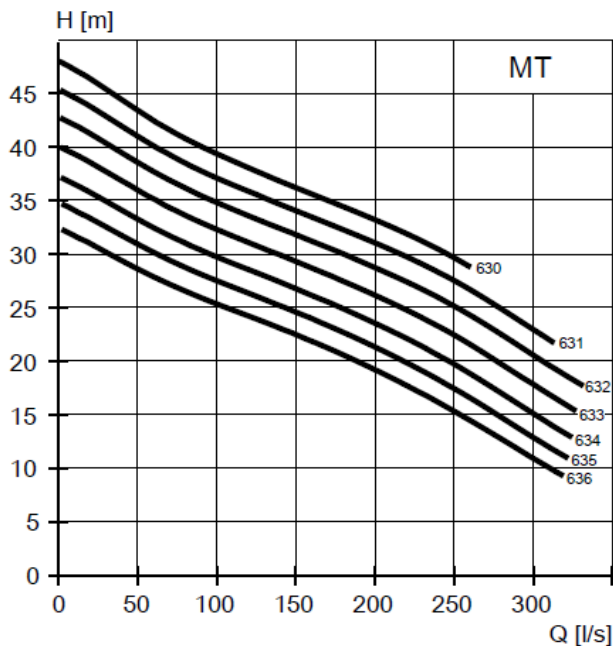

N 3315 MT & HT (Self Cleaning Impeller):

Product:	N 3315 MT	N 3315 HT
Impeller Type:	Self Cleaning	Self Cleaning
Installation Types:	P, S, T, Z	P, S, T, Z
kW:	75-90kW	85-105kW
Discharge:	250mm	150mm
Weight (Approx.):	1140kg	1055kg
Voltage/Phase:	400/3	400/3
Rated Current (A)	150-185	159-199
Height (Approx.):	1761mm	1722mm
Width (Approx.):	1224mm	1061mm

Part	Materials	Materials
Major Castings:	Cast Iron	Cast Iron
Impeller:	Cast Iron	Cast Iron
Pump Housing:	Cast Iron	Cast Iron
Volute:	Cast Iron	Cast Iron
Shaft:	Stainless Steel	Stainless Steel

APPLICATIONS

Wastewater Pumping | Cooling Water | Process Water | Sludge Handling
Industrial Effluent | Storm Water | Raw Water | Pumping Stations