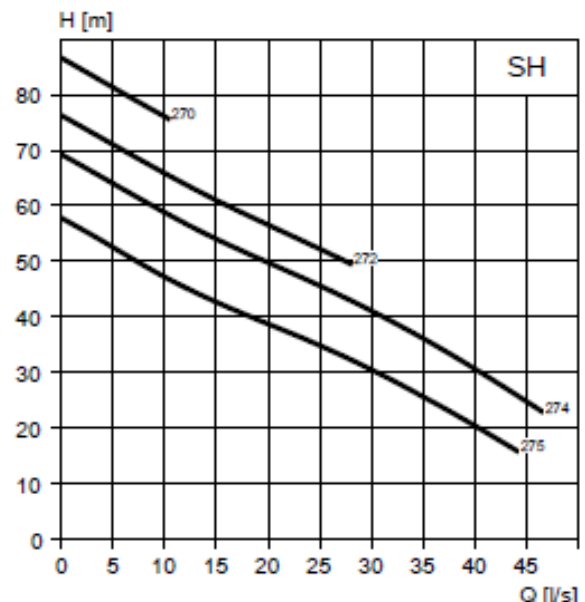

Part	Material64	Material65
Major Castings:	Cast Iron	Cast Iron
Impeller:	Cast Iron	Cast Iron
Pump Housing:	Cast Iron	Cast Iron
Volute:	Cast Iron	Cast Iron
Shaft:	Stainless Steel	Stainless Steel