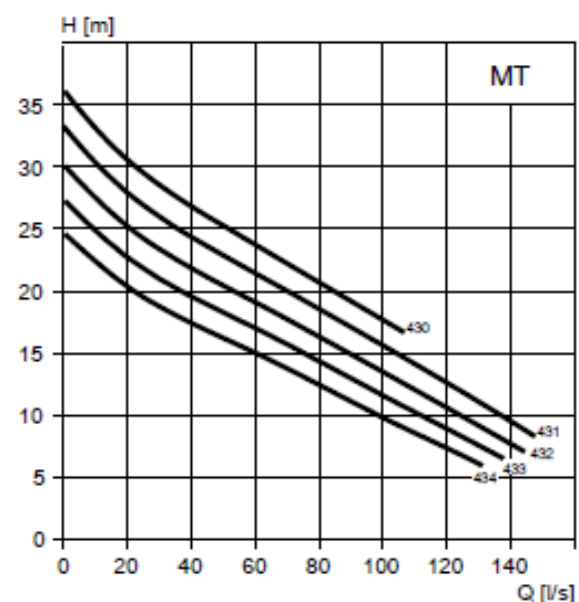

APPLICATIONS

Wastewater Pumping | Cooling Water | Process Water | Sludge Handling
Industrial Effluent | Storm Water | Raw Water | Pumping Stations

sales@pumpsupplies.co.uk

01452 726999

www.pumpsupplies.co.uk