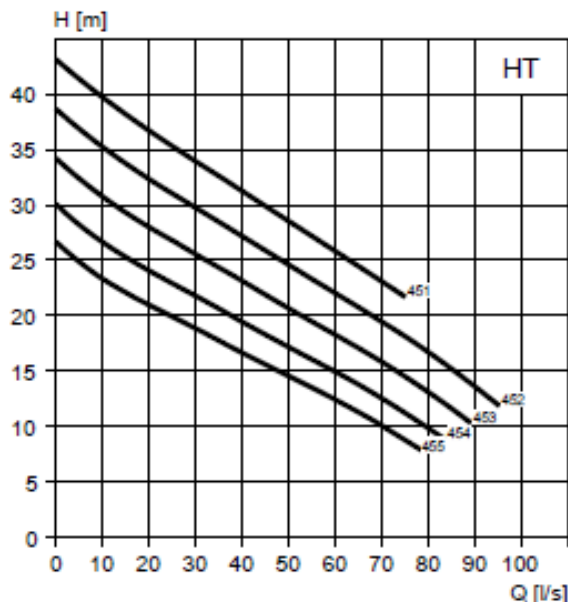

Part	Material64	Material65
Major Castings:	Cast Iron	Cast Iron
Impeller:	Cast Iron	Cast Iron
Pump Housing:	Cast Iron	Cast Iron
Volute:	Cast Iron	Cast Iron
Shaft:	Stainless Steel	Stainless Steel