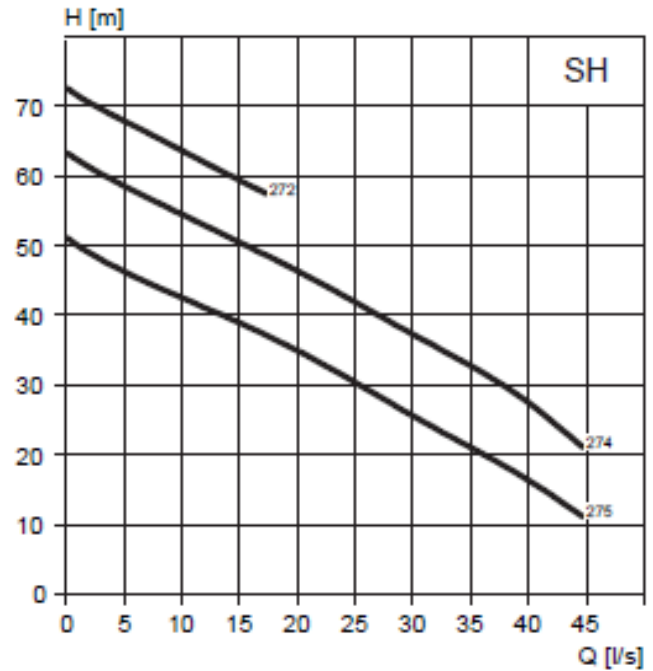

F 3171 SH (Chopper Impeller):

Product:	F 3171 SH
Impeller Type:	Chopper
Installation Types:	P, S, T, Z
kW:	22kW
Discharge:	100mm
Weight (Approx.):	346kg
Voltage/Phase:	400/3
Rated Current (A)	38
Height (Approx.):	995mm
Width (Approx.):	820mm

Part	Material
Major Castings:	Cast Iron
Impeller:	Cast Iron
Pump Housing:	Cast Iron
Volute:	Cast Iron
Shaft:	Stainless Steel