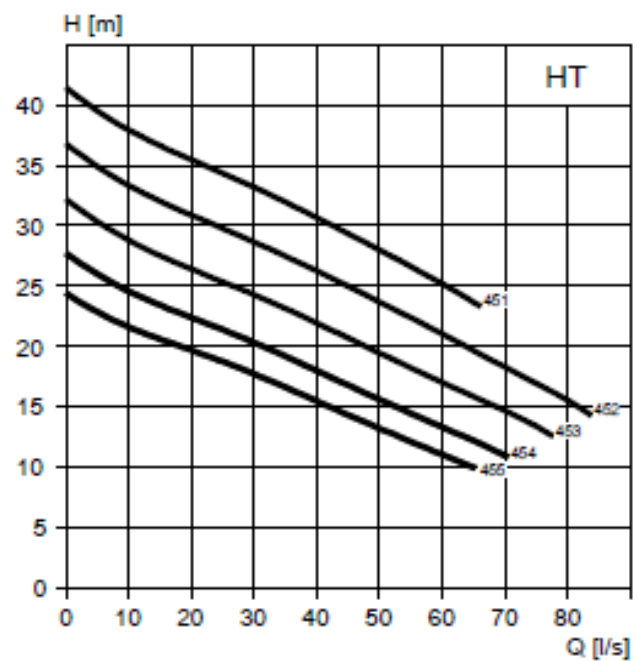

Part	Material	Material
Major Castings:	Cast Iron	Cast Iron
Impeller:	Cast Iron	Cast Iron
Pump Housing:	Cast Iron	Cast Iron
Volute:	Cast Iron	Cast Iron
Shaft:	Stainless Steel	Stainless Steel