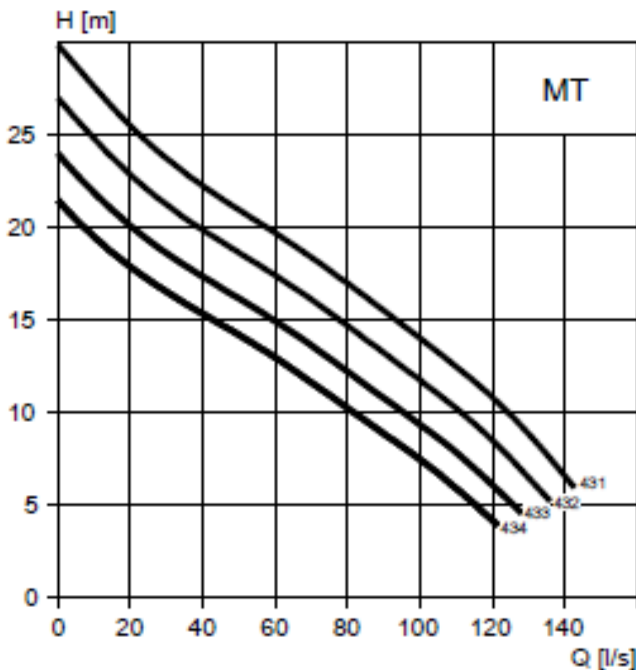

Part	Material	Material
Major Castings:	Cast Iron	Cast Iron
Impeller:	Cast Iron	Cast Iron
Pump Housing:	Cast Iron	Cast Iron
Volute:	Cast Iron	Cast Iron
Shaft:	Stainless Steel	Stainless Steel