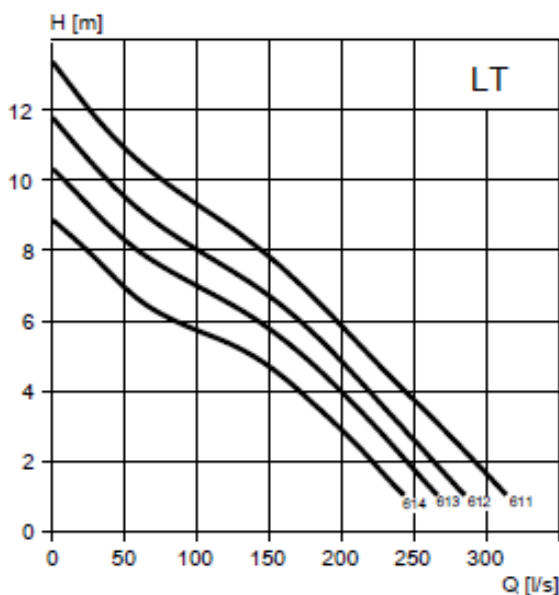

APPLICATIONS

Wastewater Pumping | Cooling Water | Process Water | Sludge Handling
Industrial Effluent | Storm Water | Raw Water | Pumping Stations

sales@pumpsupplies.co.uk

01452 726999

www.pumpsupplies.co.uk