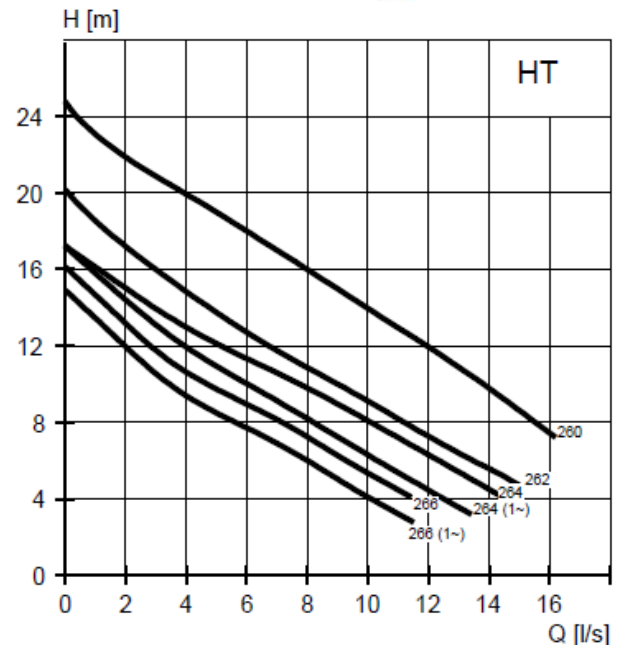

C 3057 (Channel Impeller):

Product:	C 3057 1 ph	C 3057 3 ph
Impeller Type:	Channel	Channel
Installation Types:	P, F & S	P, F & S
kW:	1.5 kW	1.7 kW - 2.4 kW
Discharge:	50 mm (2")	50 mm (2")
Weight (Approx.):	34 kg	34 kg
Voltage/Phase:	230/1	400/3
Rated Current (A)	9.4	3.6-5.1
Height (Approx.):	540 mm	540 mm
Width (Approx.):	305 mm	305 mm

Part	Material	Material
Major Castings:	Cast Iron	Cast Iron
Impeller:	Stainless Steel	Stainless Steel
Pump Housing:	Cast Iron	Cast Iron
Volute:	Cast Iron	Cast Iron
Shaft:	Stainless Steel	Stainless Steel