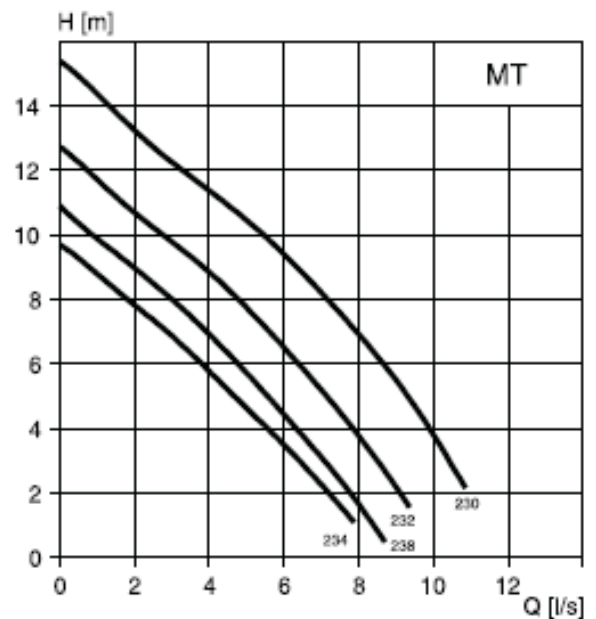

D 3057 (Vortex Impeller):

Product:	D 3057 1 ph	D 3057 3 ph
Impeller Type:	Vortex	Vortex
Installation Types:	P, F & S	P, F & S
kW:	1.5 kW	1.7 kW - 2.4 kW
Discharge:	50 mm (2")	50 mm (2")
Weight (Approx.):	34 kg	34 kg
Voltage/Phase:	230/1	400/3
Rated Current (A)	8.9	3.6-5.1
Height (Approx.):	540 mm	540 mm
Width (Approx.):	305 mm	305 mm

Part	Material	Material
Major Castings:	Cast Iron	Cast Iron
Impeller:	Stainless Steel	Stainless Steel
Pump Housing:	Cast Iron	Cast Iron
Volute:	Cast Iron	Cast Iron
Shaft:	Stainless Steel	Stainless Steel